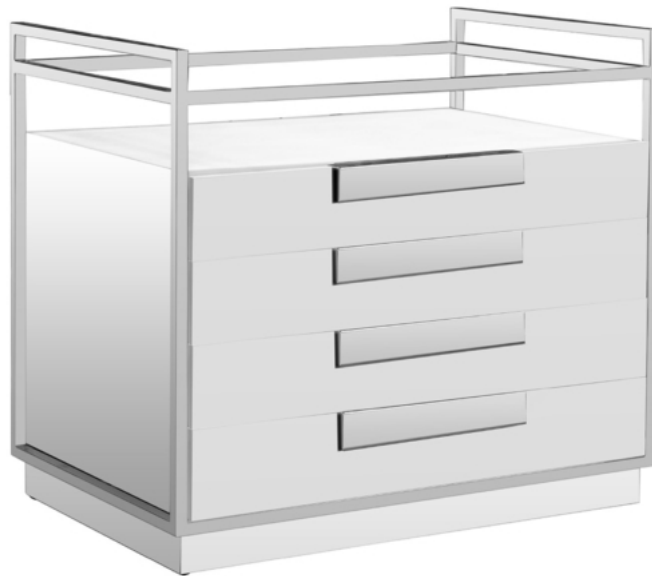

deLUX STUDIO

BARRINGTON CHEST

PRODUCT DESCRIPTION

Polished Nickel frame with mirror
Three Drawers

Dimensions:

36"W x 24"D x 32"H